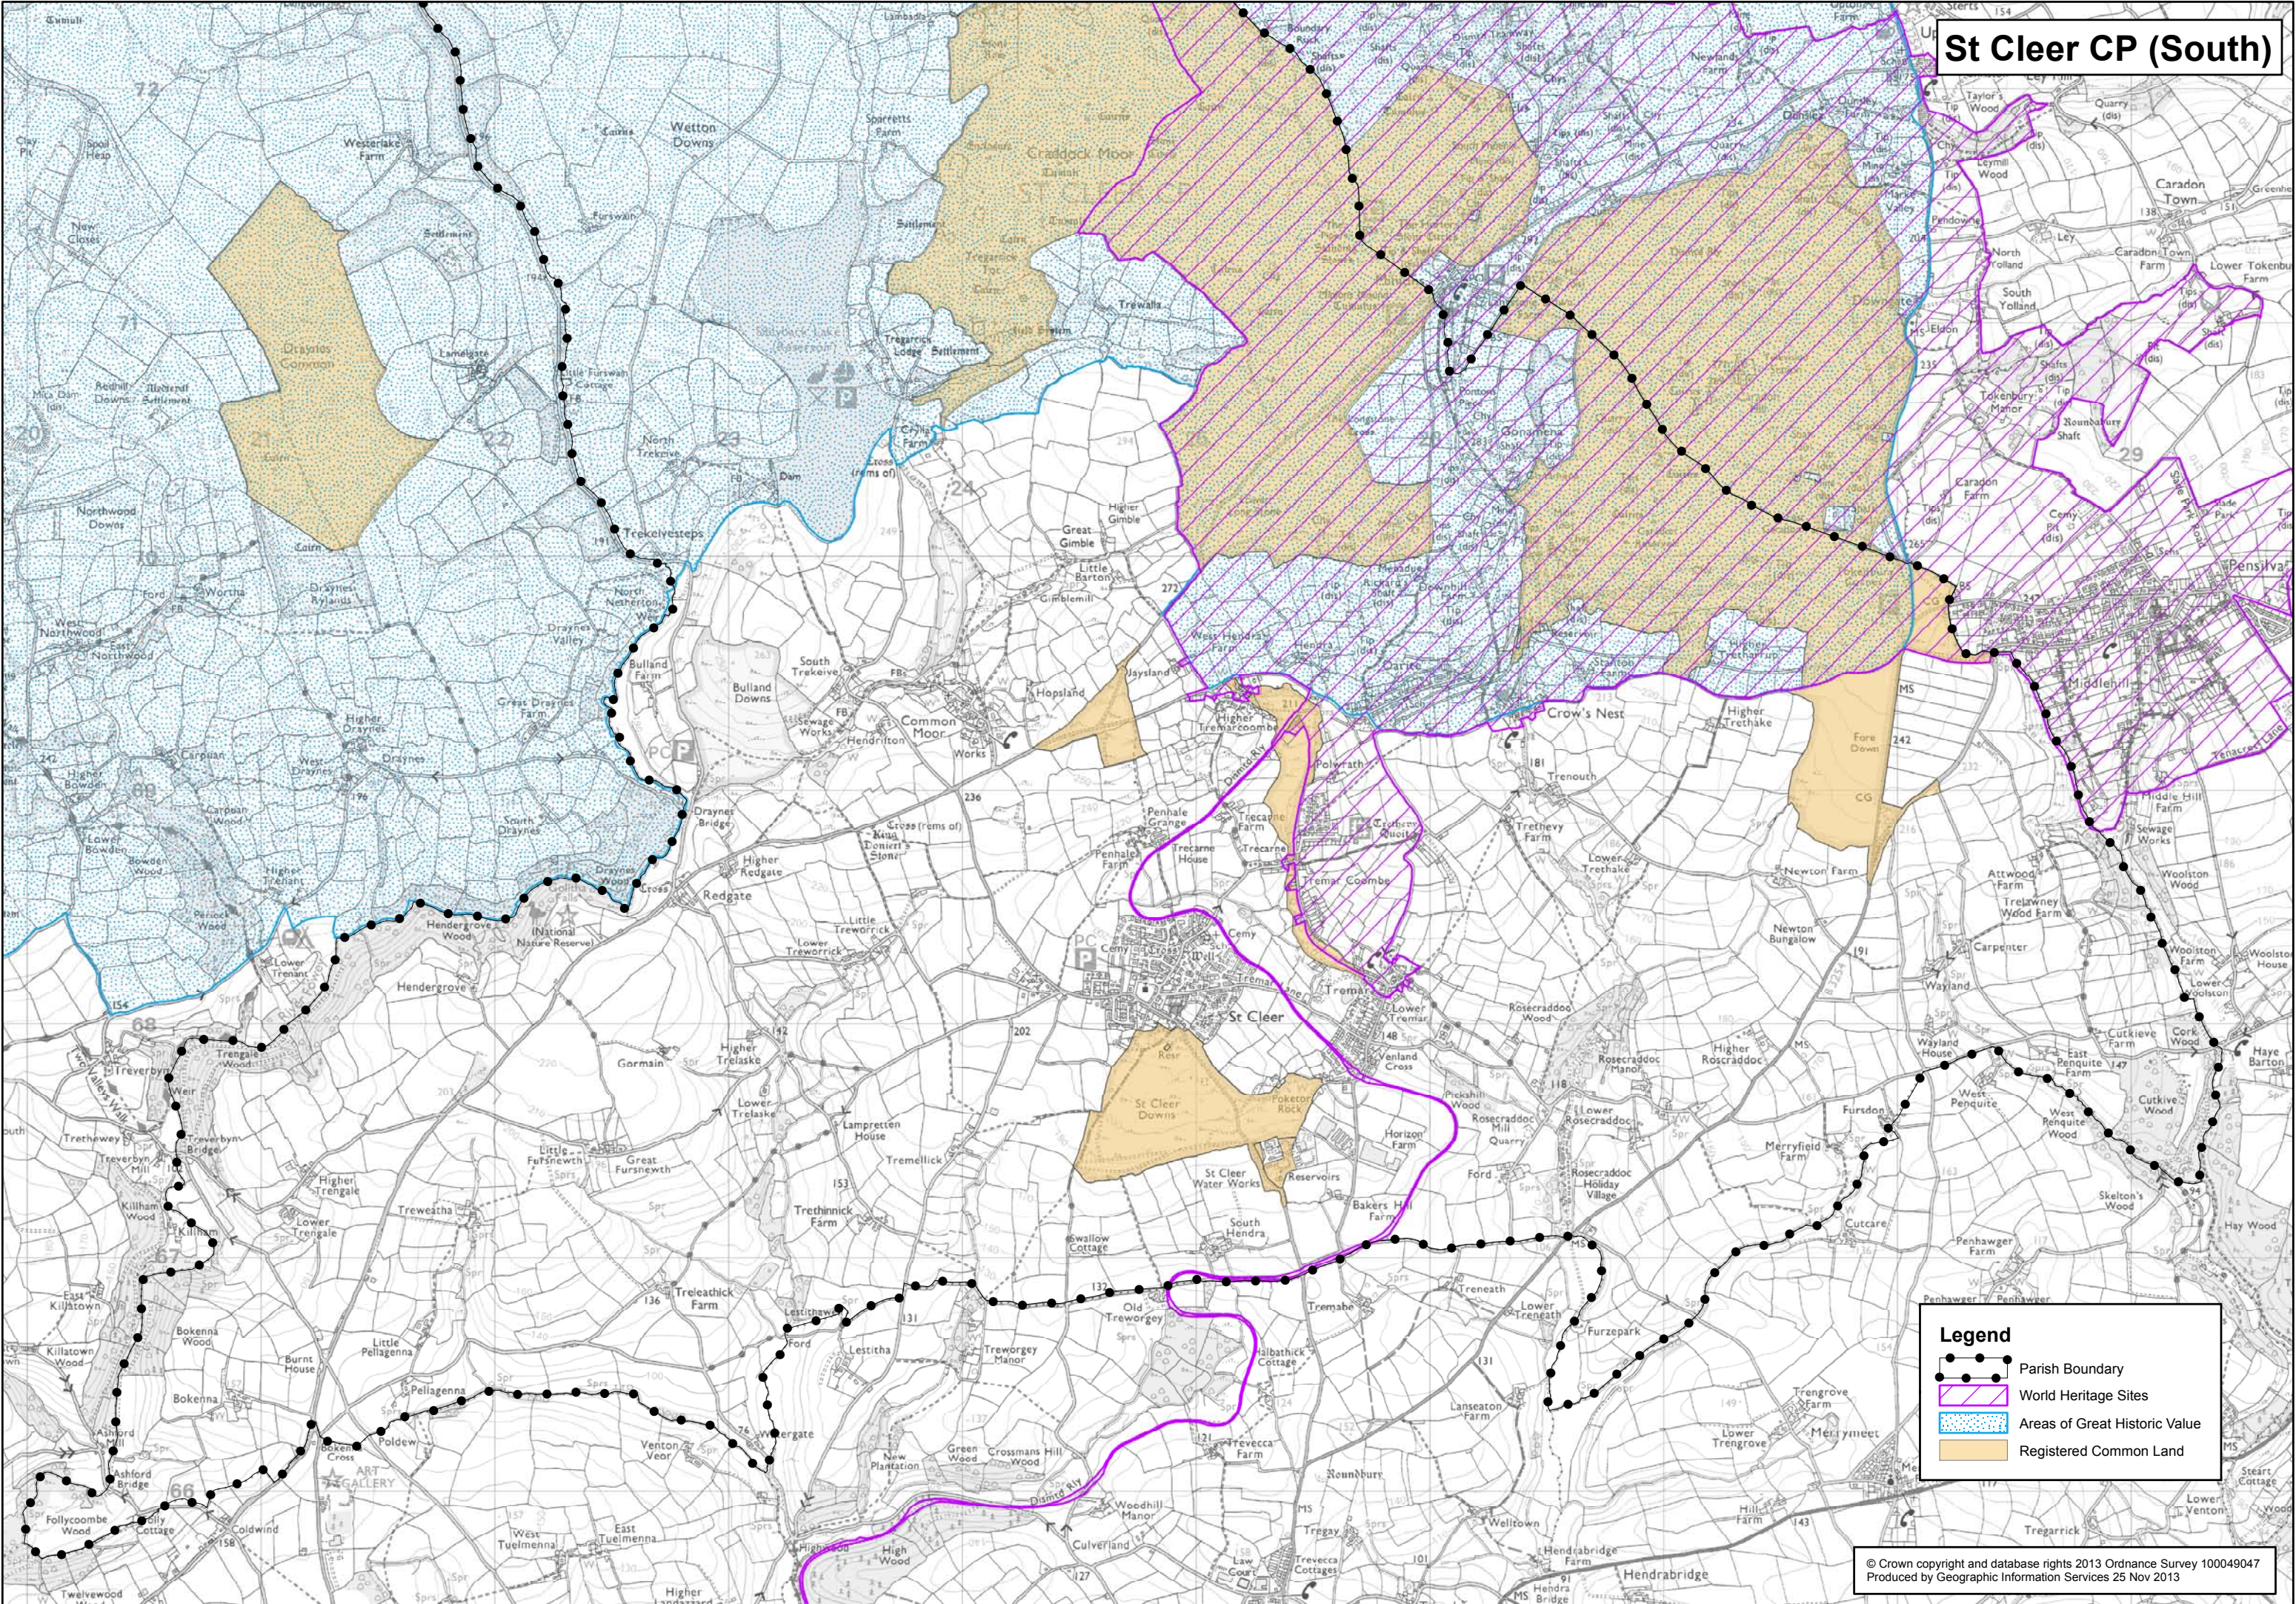

St Cleer CP (South)

Legend

- Parish Boundary
- ▨ World Heritage Sites
- ▨ Areas of Great Historic Value
- Registered Common Land