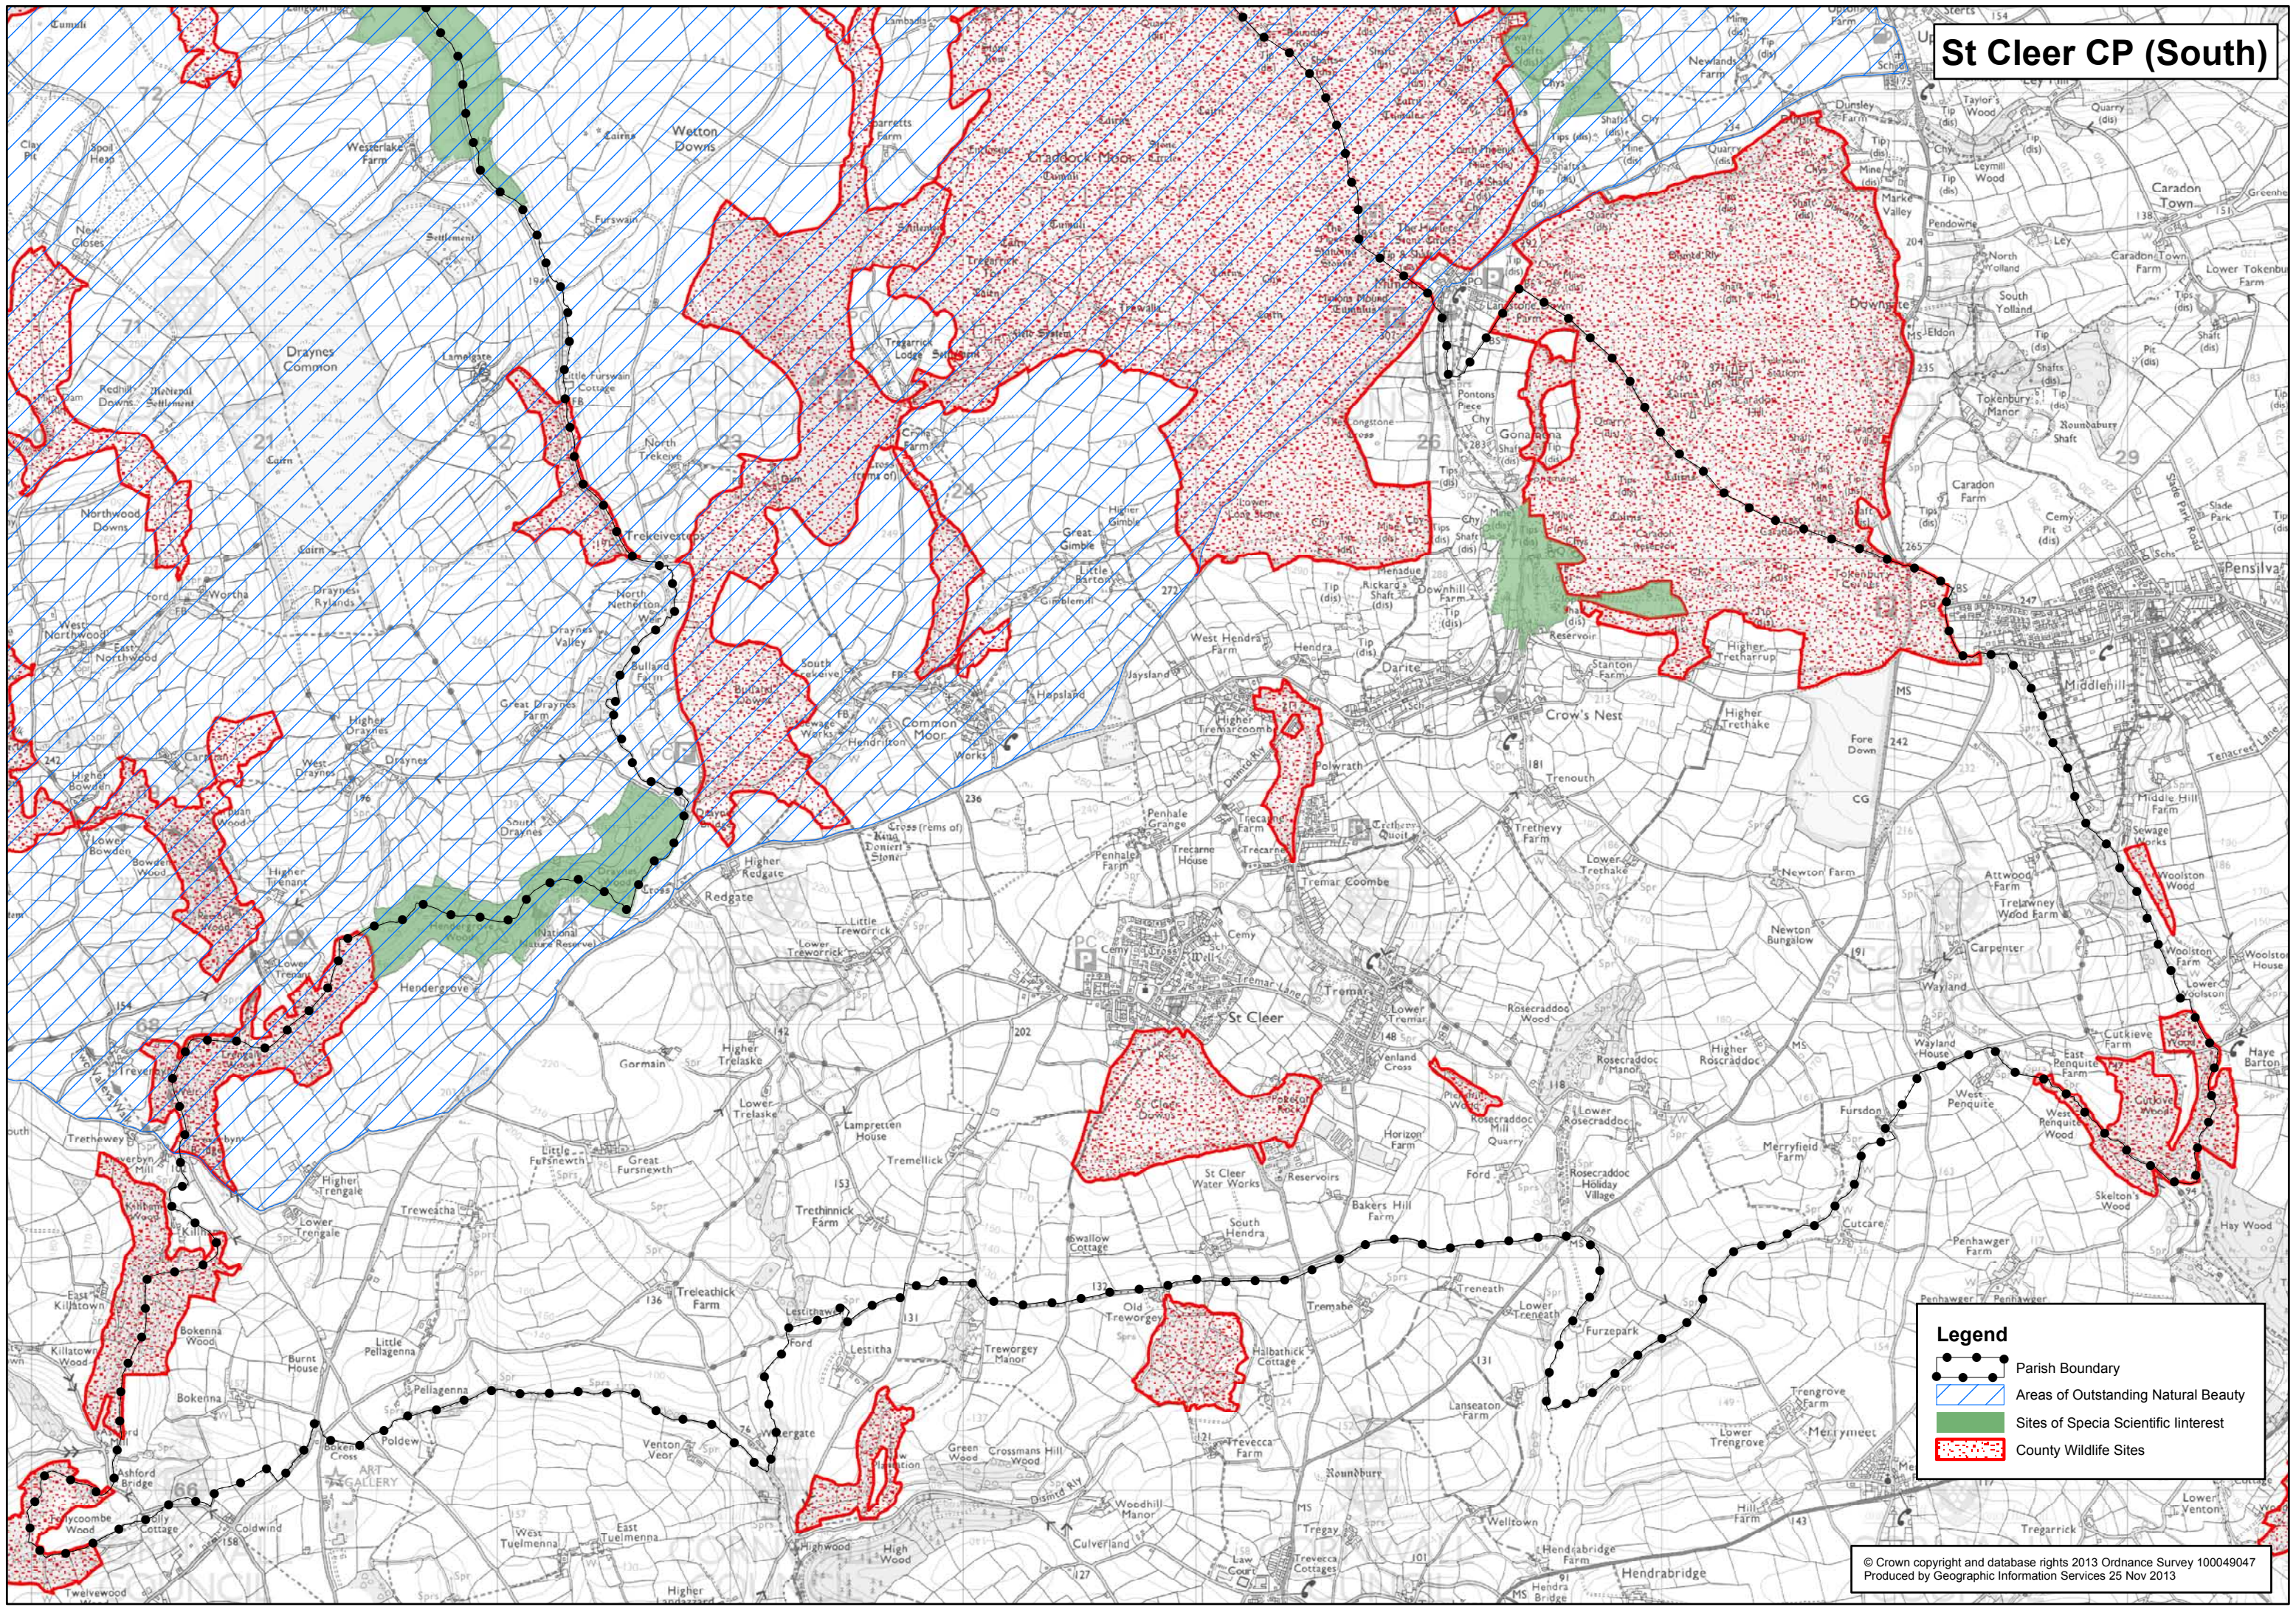

St Cleer CP (South)

Legend

- Parish Boundary
- ▨ Areas of Outstanding Natural Beauty
- Sites of Special Scientific Interest
- ▨ County Wildlife Sites