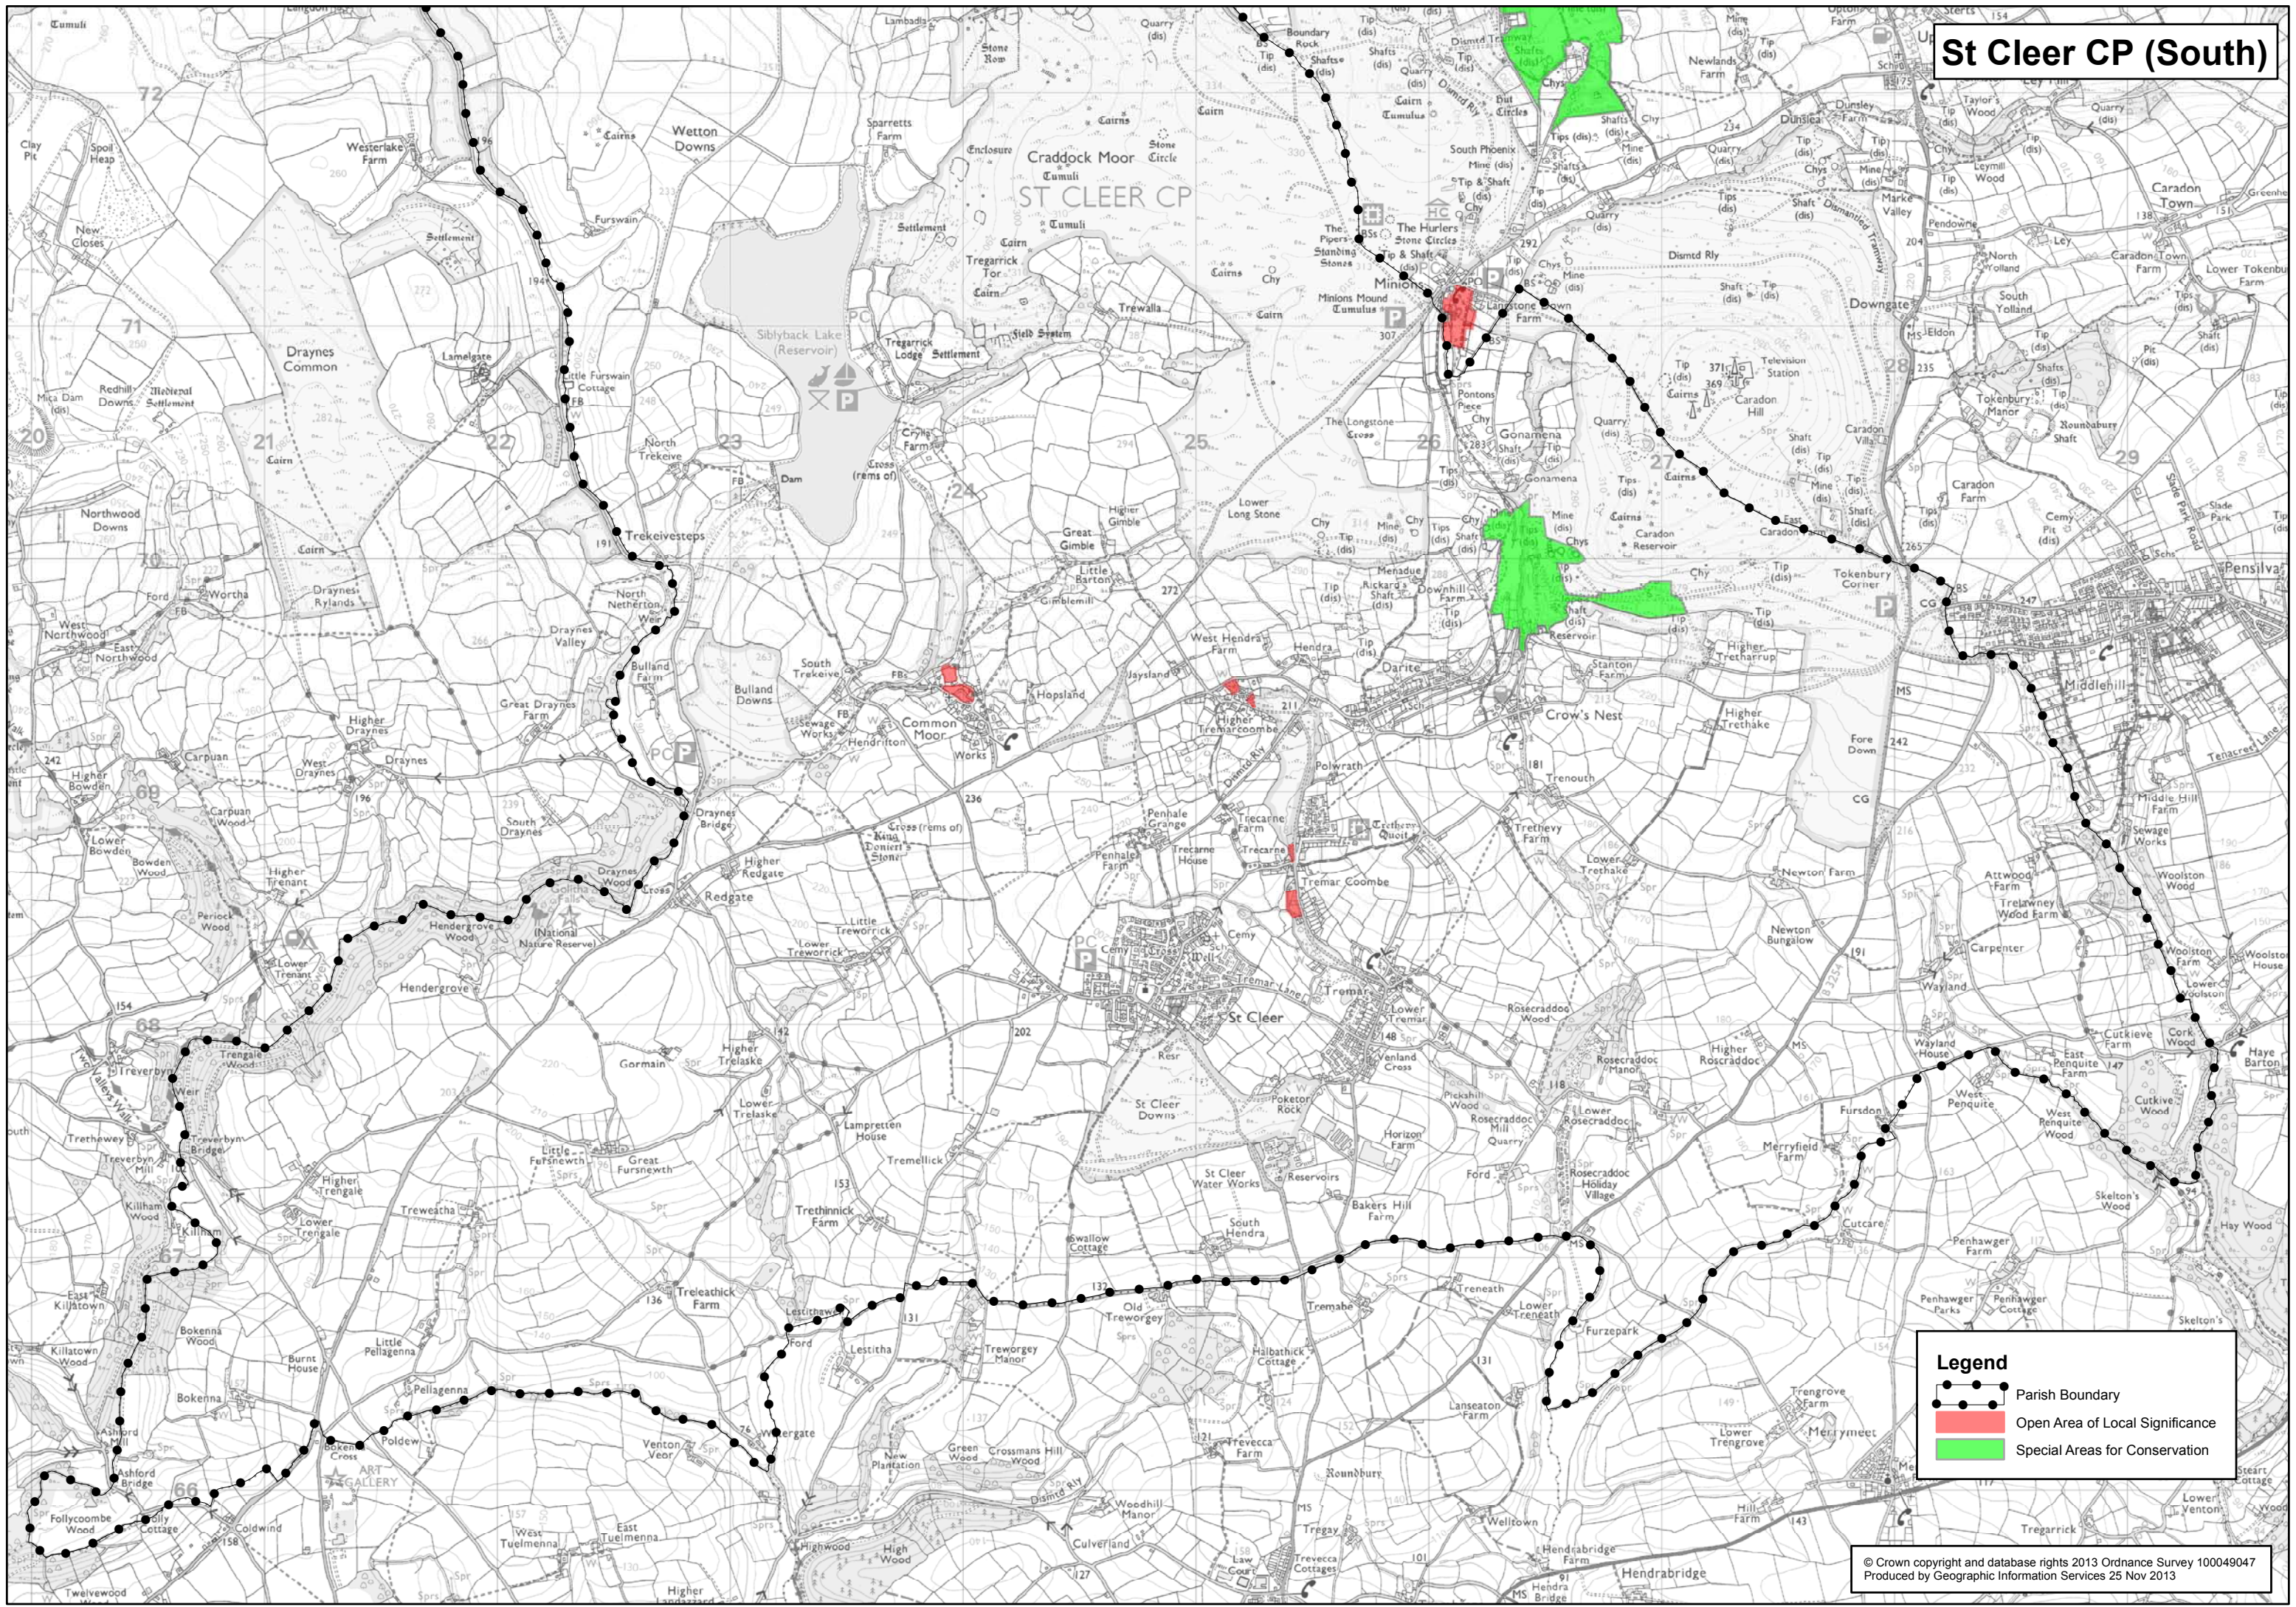

# St Cleer CP (South)

**Legend**

- Parish Boundary
- Open Area of Local Significance
- Special Areas for Conservation